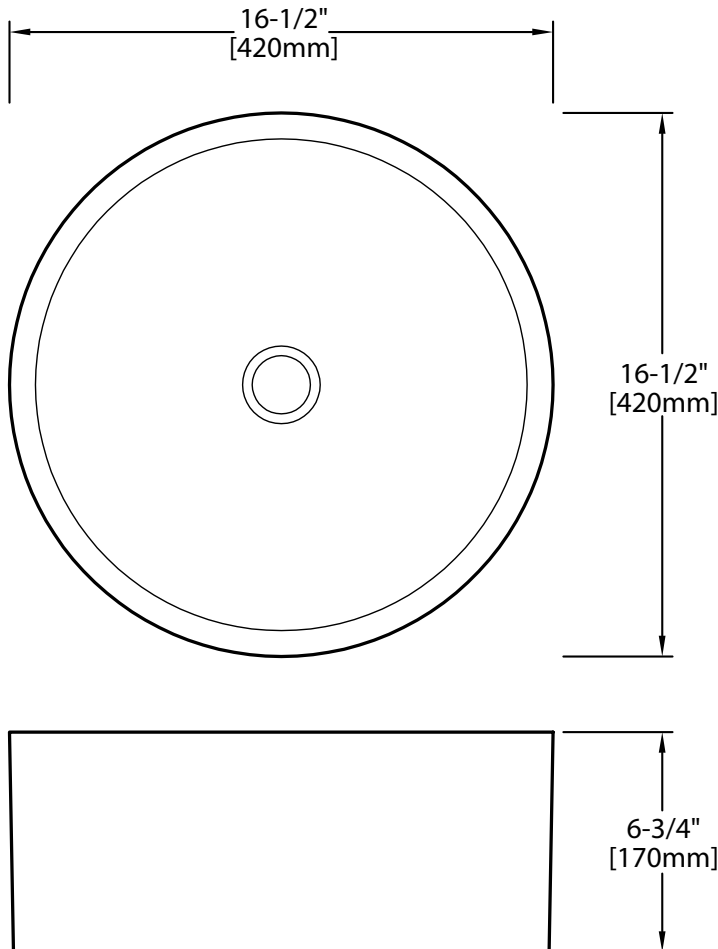

DSE-VCV04
 PORCELAIN VESSEL SINK

Style:

- Vitreous China Vessel
- Single Bowl
- Round

Material:

- Vitreous China

Size:

- Overall: 16-1/2" x 16-1/2" x 6-3/4"

Features: